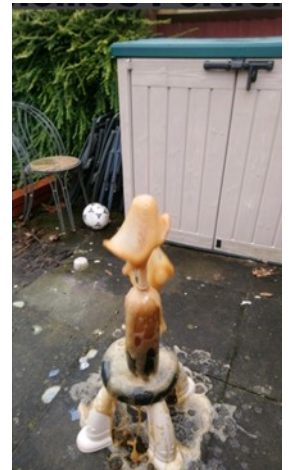

Science Challenge

In March we held our annual British Science Week 2021. As part of our science week this year we saw the return of our whole school science challenge. This was set as a challenge for the children to carry out a science investigation or experiment whilst at home in lockdown.

Here are some of the entries:

The children uploaded images and videos of the science that they carried out at home.